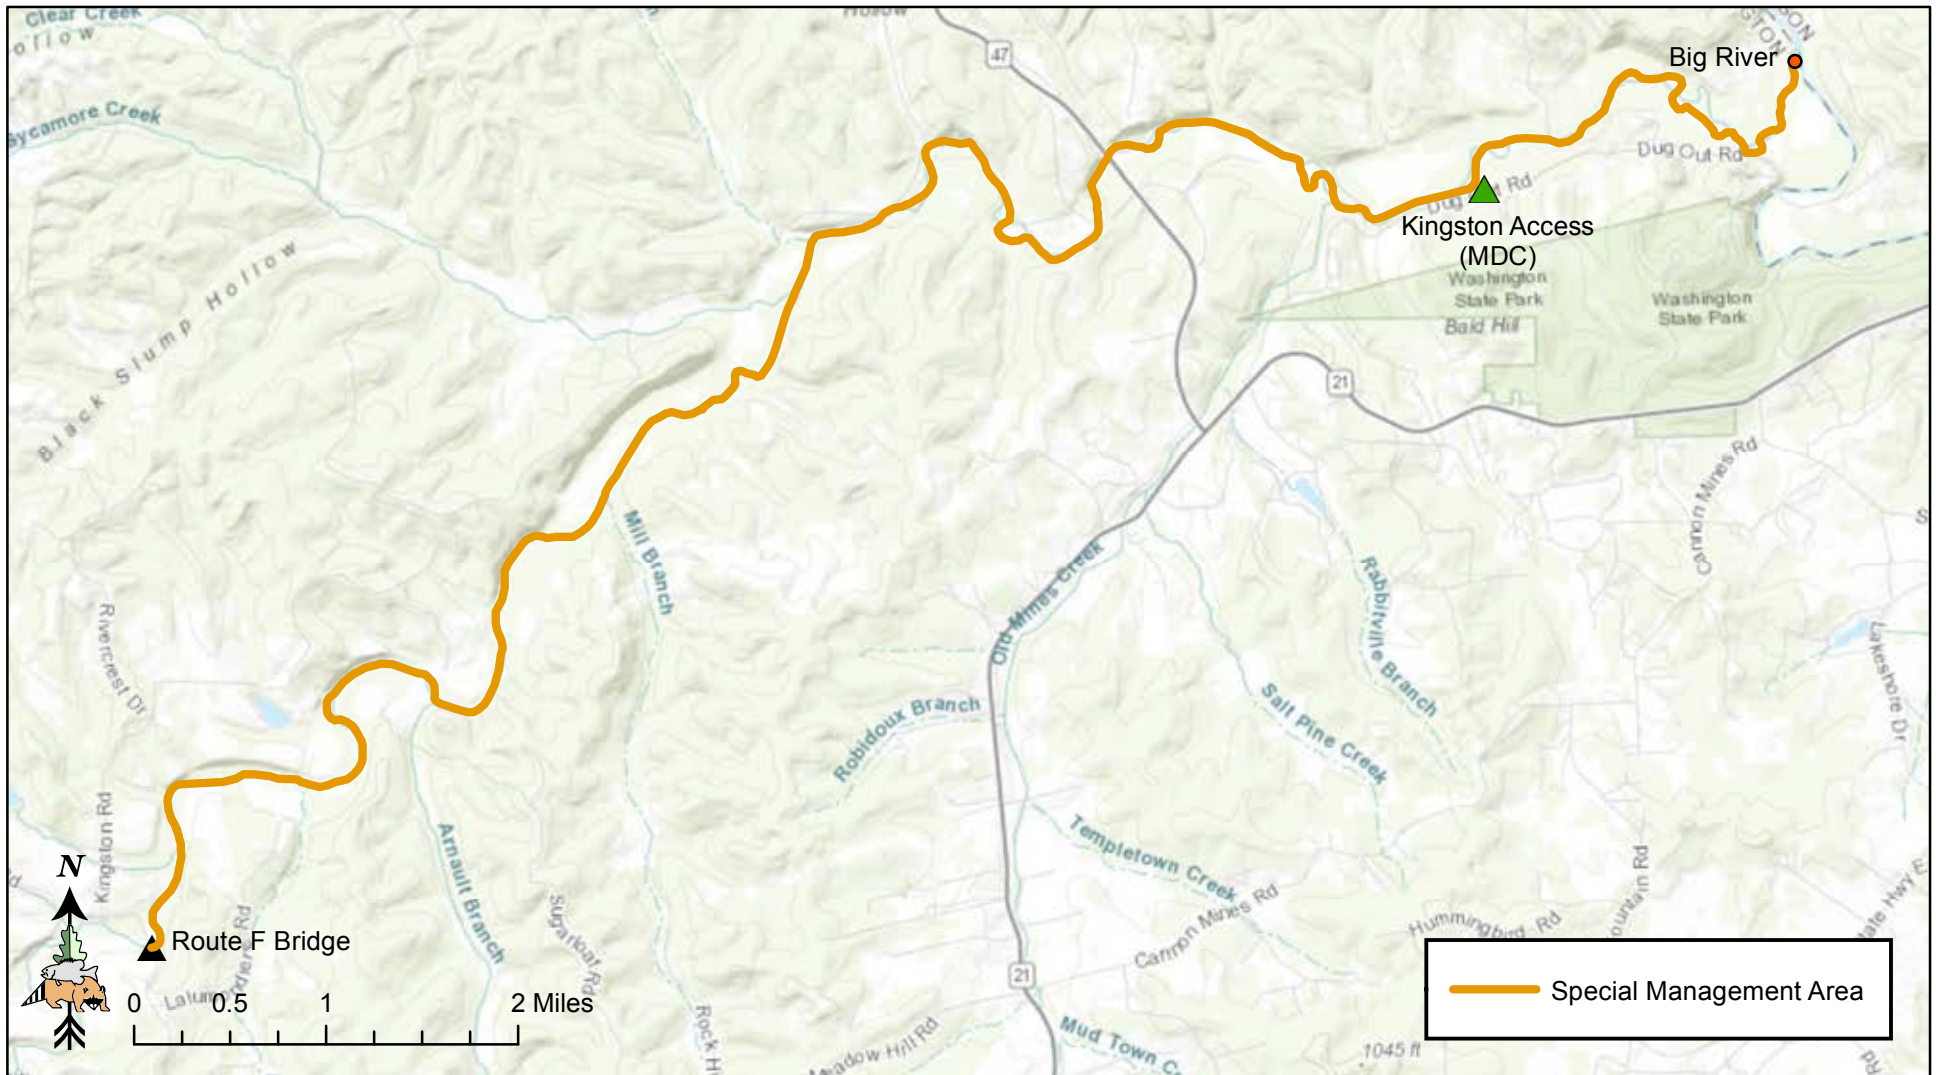

# Special Management Area

# Mineral Fork

## Smallmouth Bass

Minimum length limit= 15"

Daily limit = 1