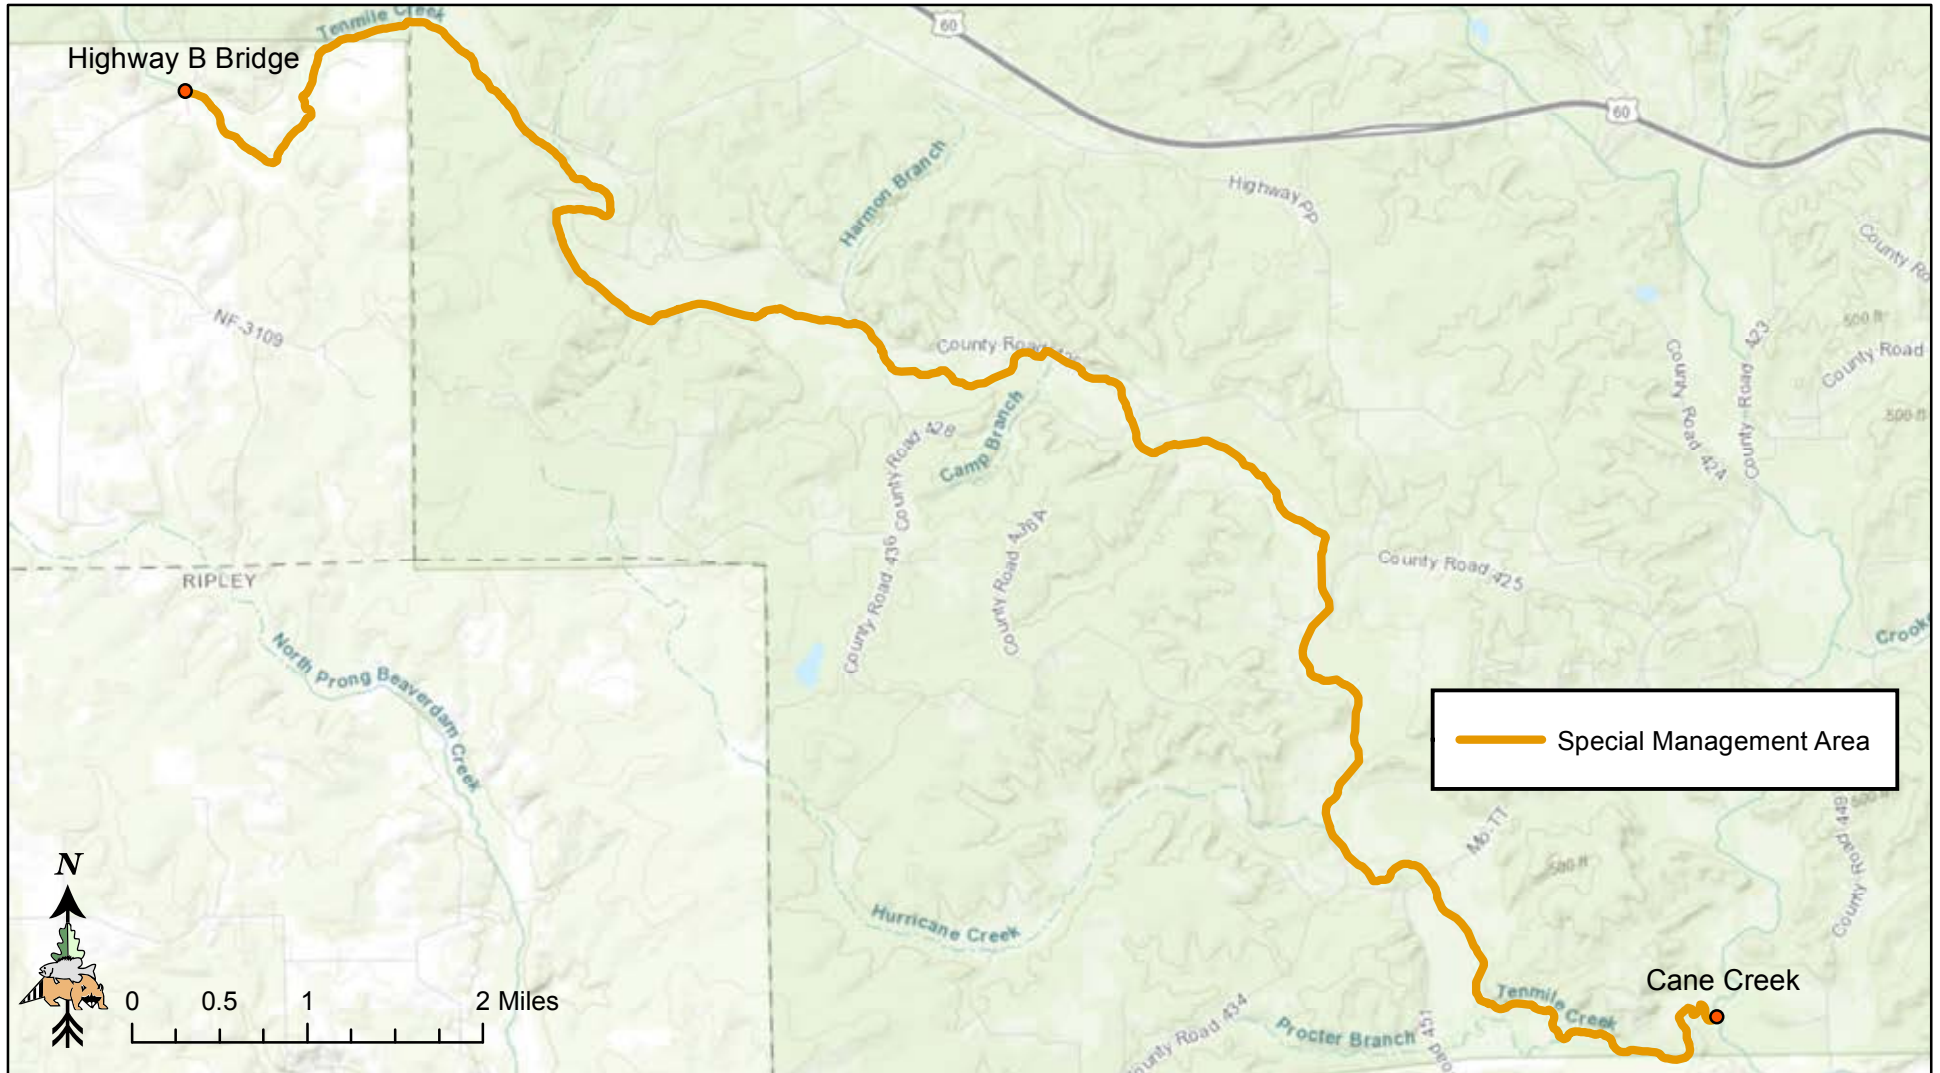

Special Management Area

Tenmile Creek

Smallmouth Bass

Minimum length limit= 15"

Daily limit = 1