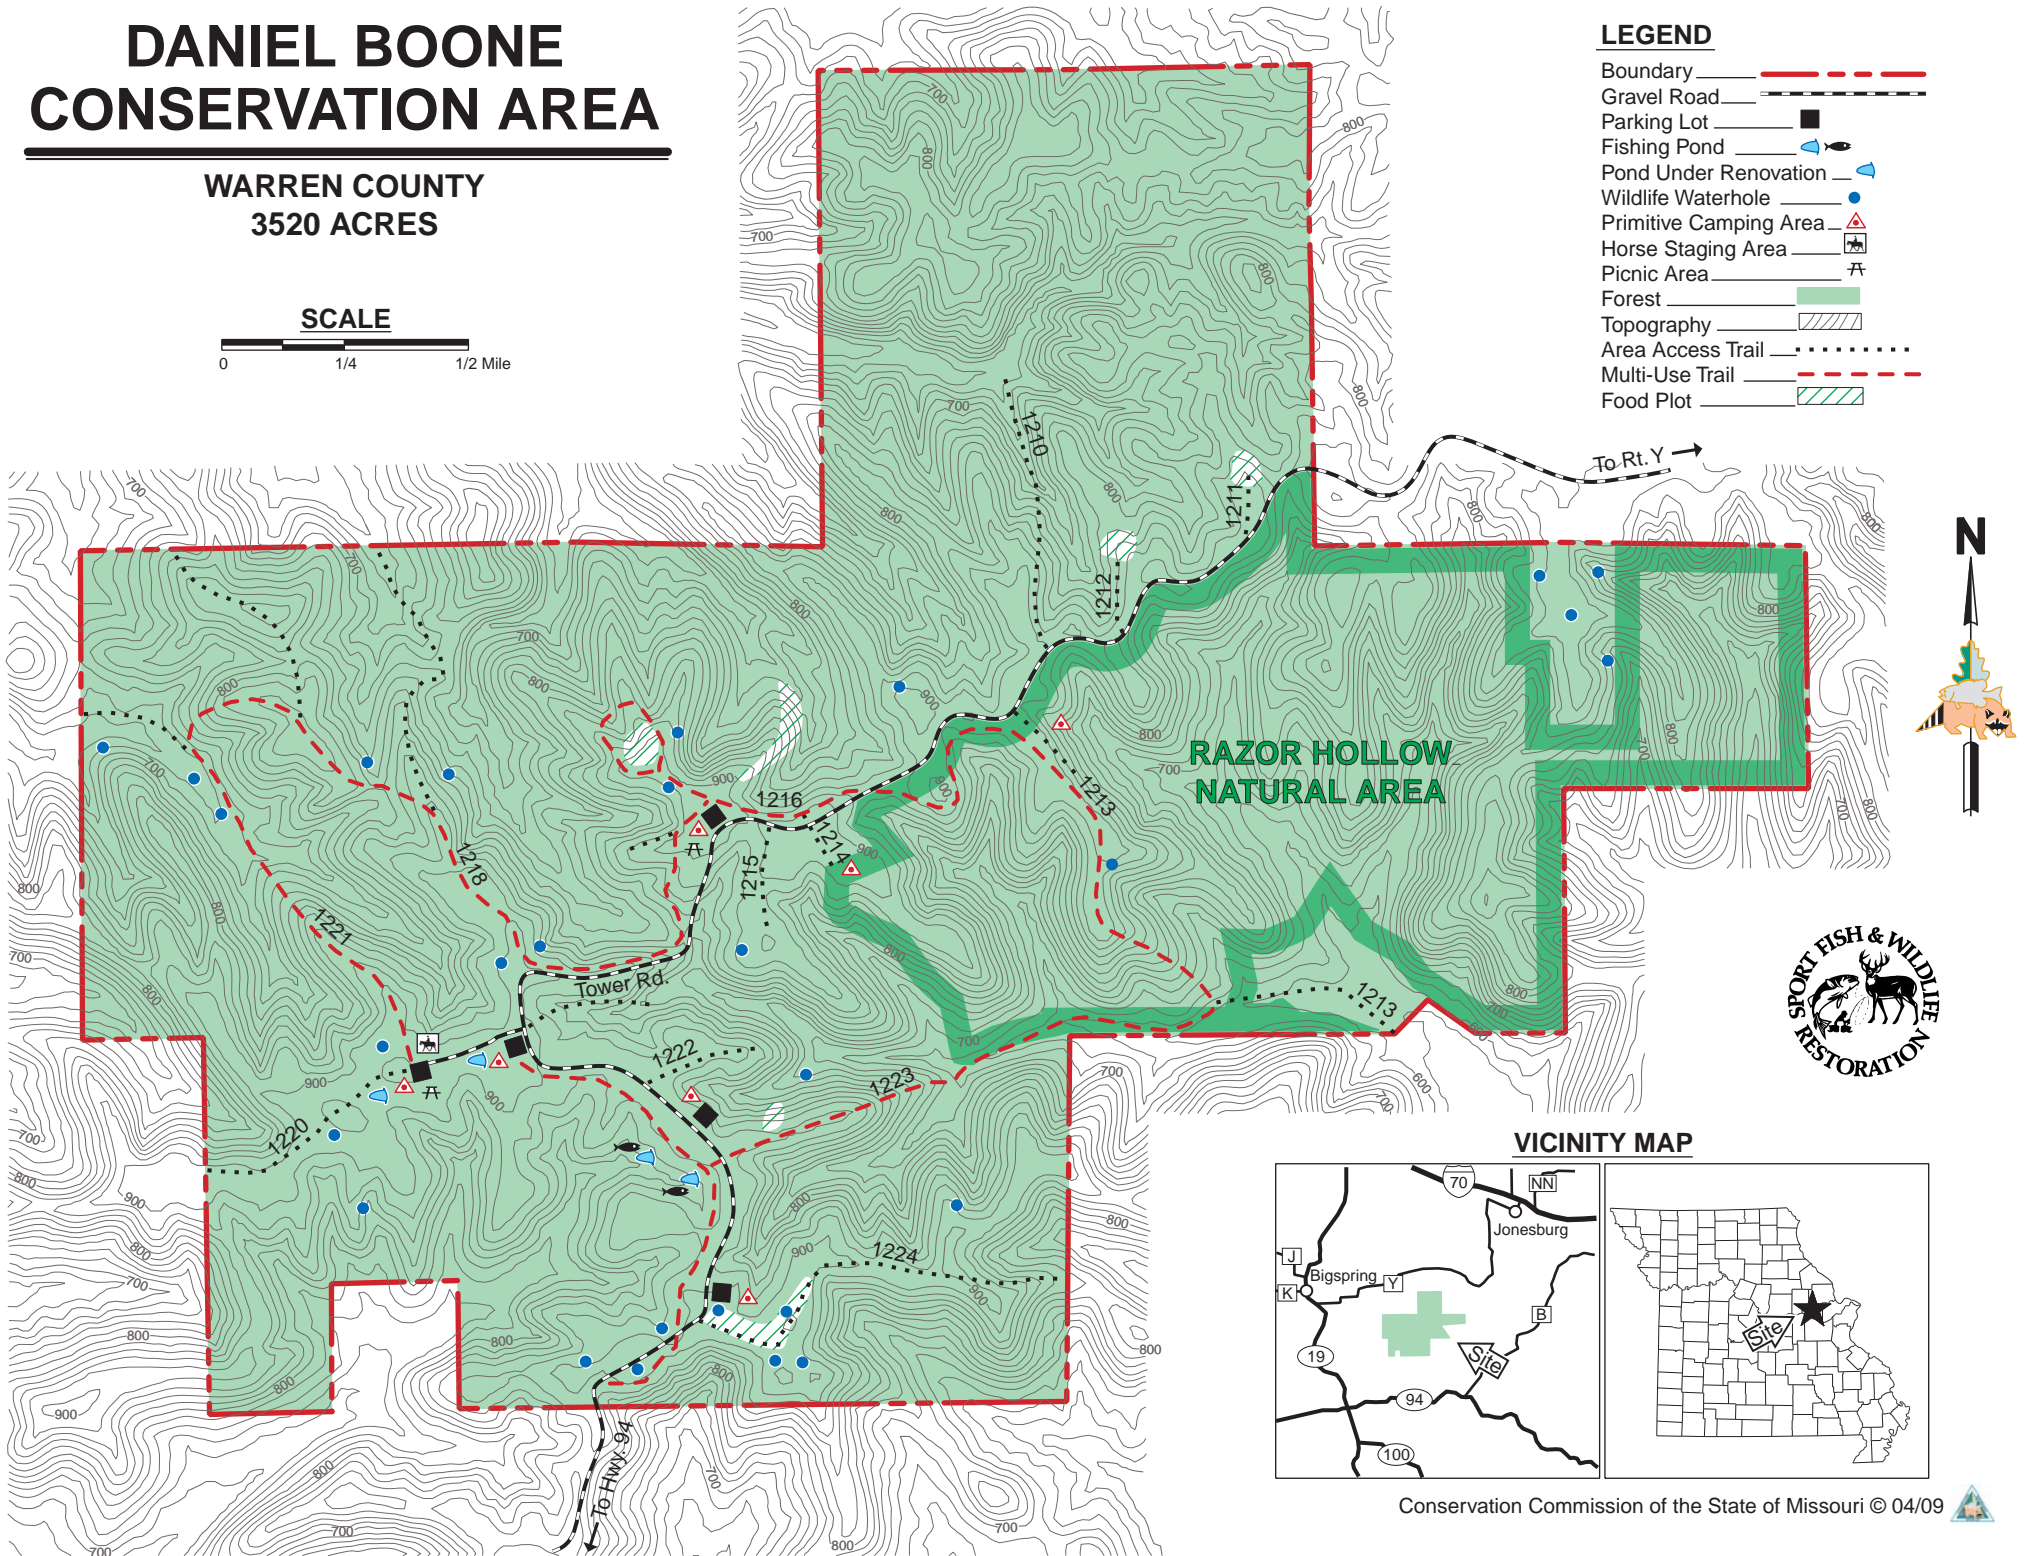

# DANIEL BOONE CONSERVATION AREA

WARREN COUNTY  
3520 ACRES

## SCALE

## LEGEND

- Boundary
- Gravel Road
- Parking Lot
- Fishing Pond
- Pond Under Renovation
- Wildlife Waterhole
- Primitive Camping Area
- Horse Staging Area
- Picnic Area
- Forest
- Topography
- Area Access Trail
- Multi-Use Trail
- Food Plot

## VICINITY MAP