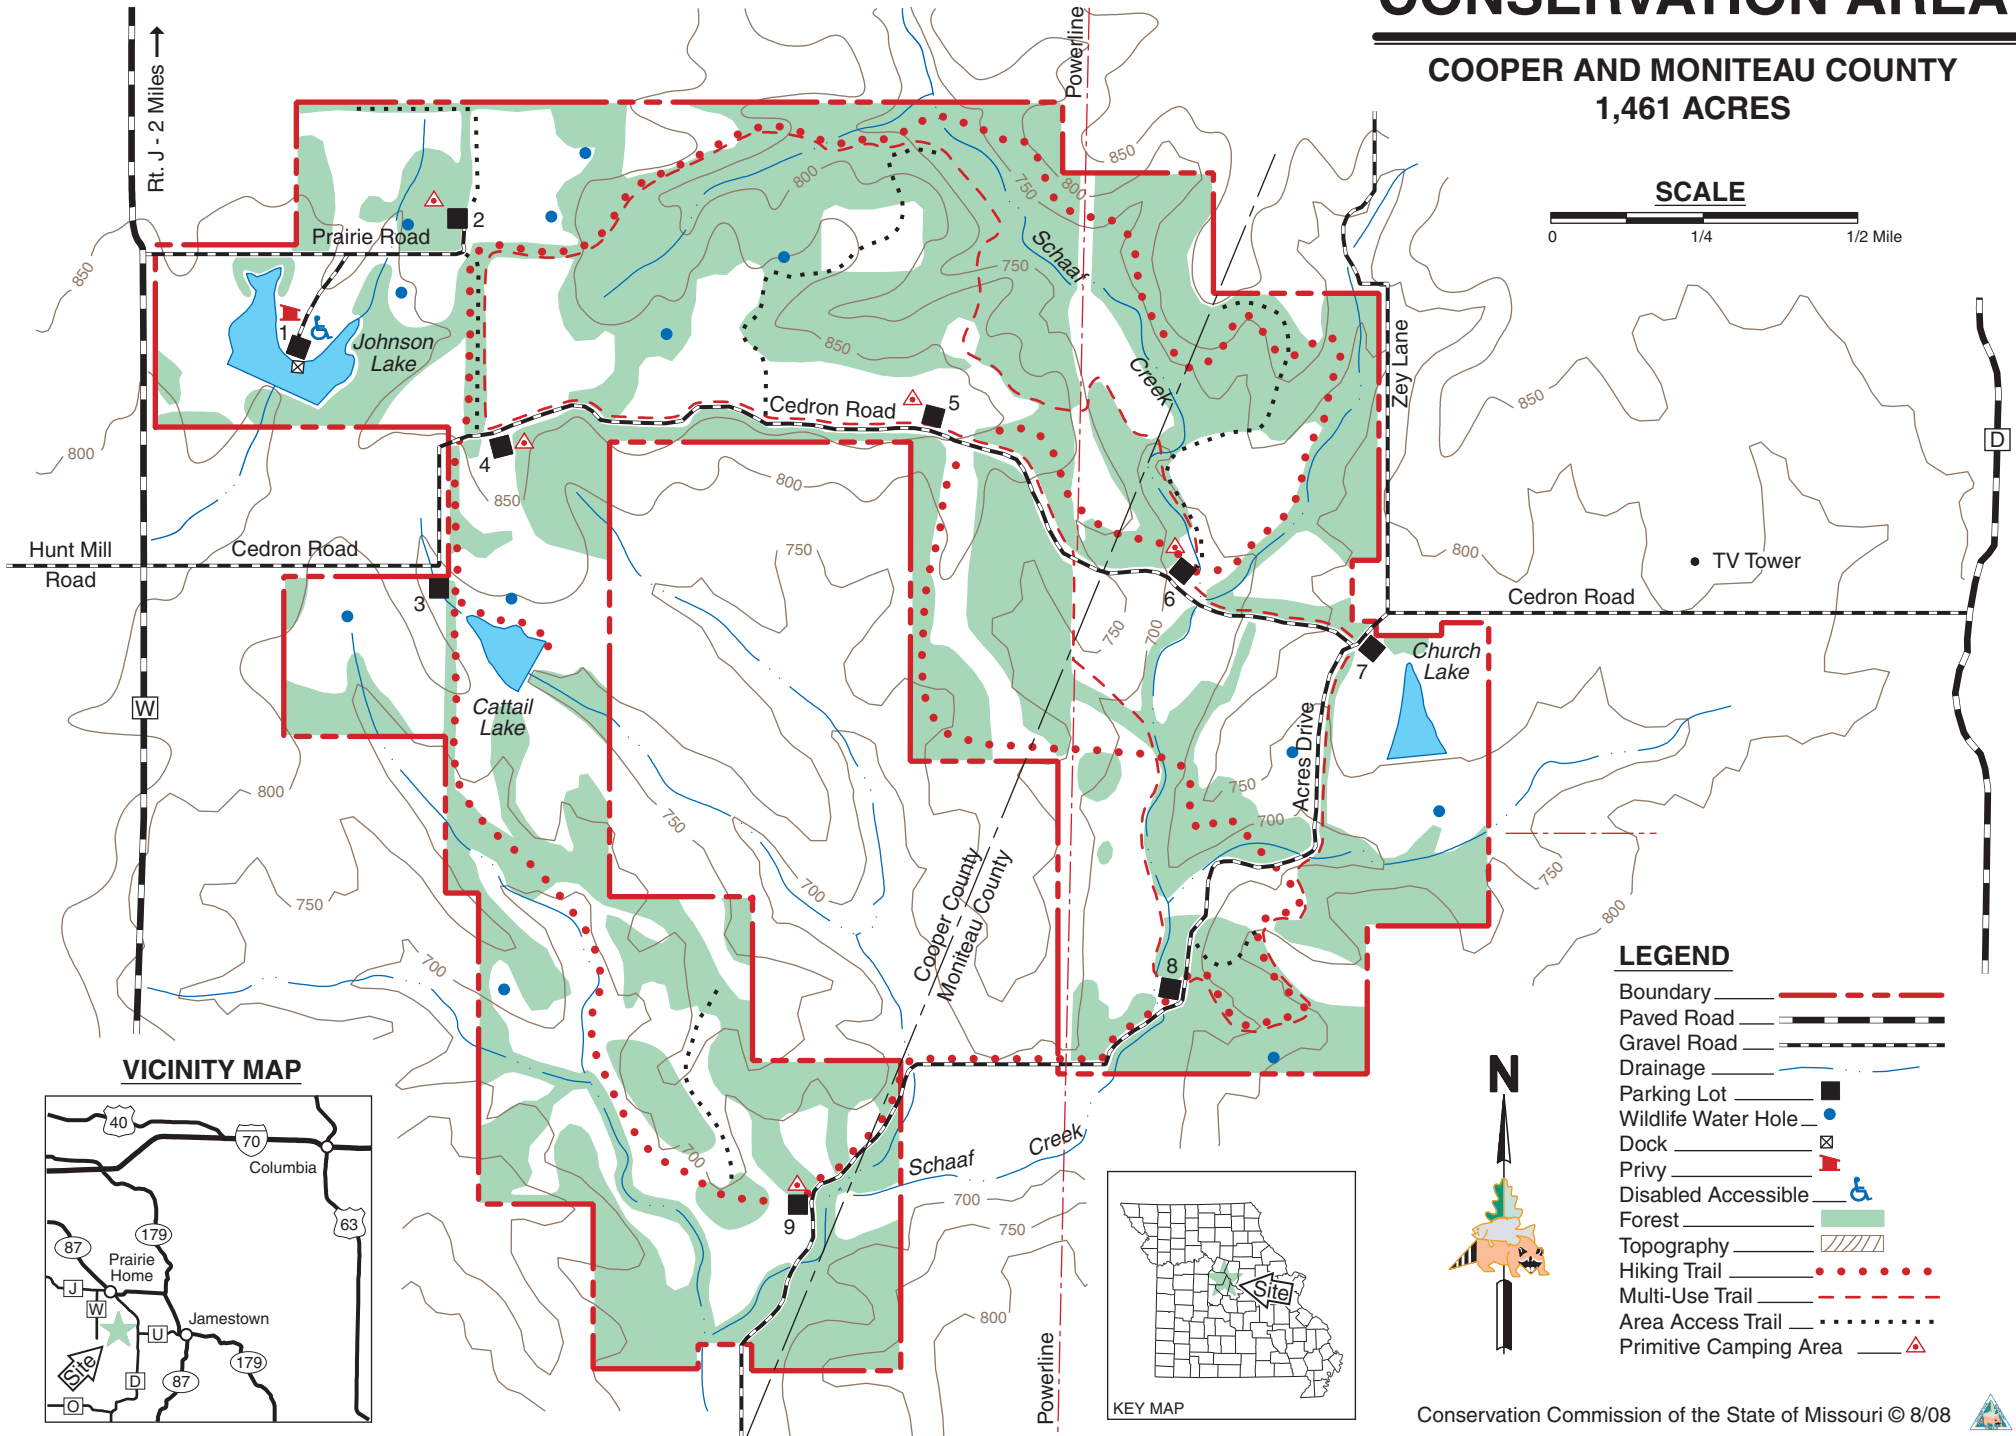

PRAIRIE HOME CONSERVATION AREA

COOPER AND MONITEAU COUNTY
1,461 ACRES

SCALE

0 1/4 1/2 Mile

LEGEND

- Boundary
- Paved Road
- Gravel Road
- Drainage
- Parking Lot
- Wildlife Water Hole
- Dock
- Privy
- Disabled Accessible
- Forest
- Topography
- Hiking Trail
- Multi-Use Trail
- Area Access Trail
- Primitive Camping Area

VICINITY MAP

KEY MAP