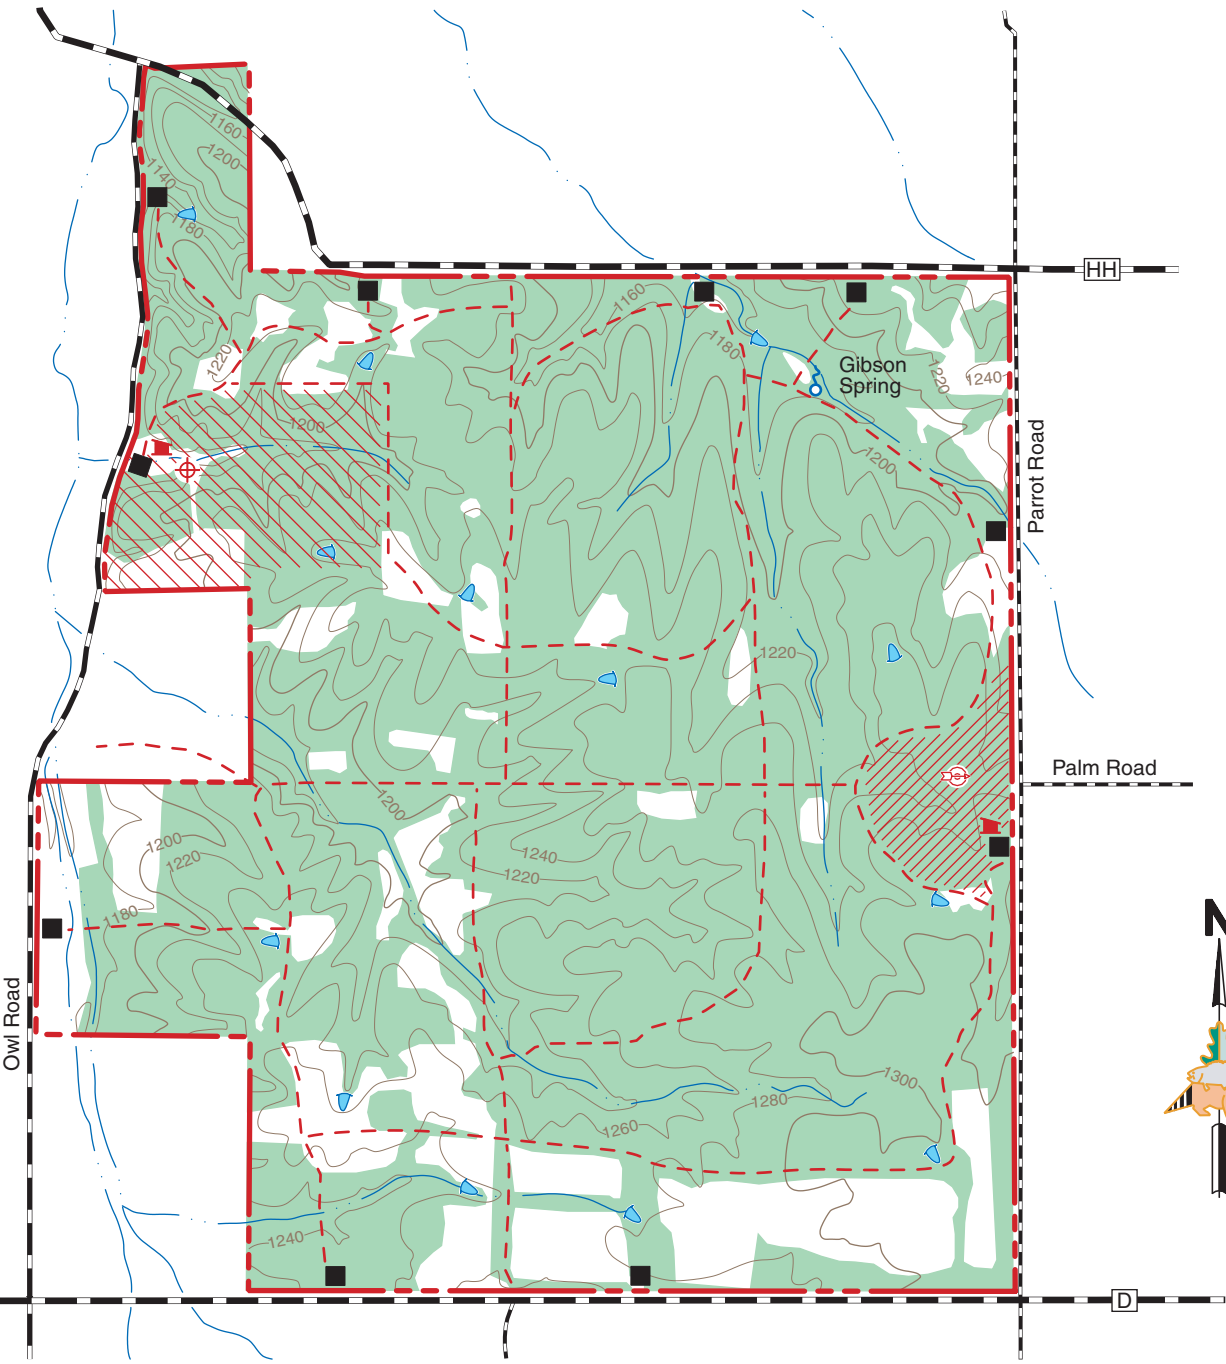

FORT CROWDER CONSERVATION AREA

NEWTON COUNTY
2,212 ACRES

SCALE

LEGEND

- Boundary
- Paved Road
- Gravel Road
- Drainage
- Multi-Use Trail
- Parking Lot
- Pond
- Privy
- Forest
- Topography
- Archery Range
- Shooting Range
- Spring

VICINITY MAP