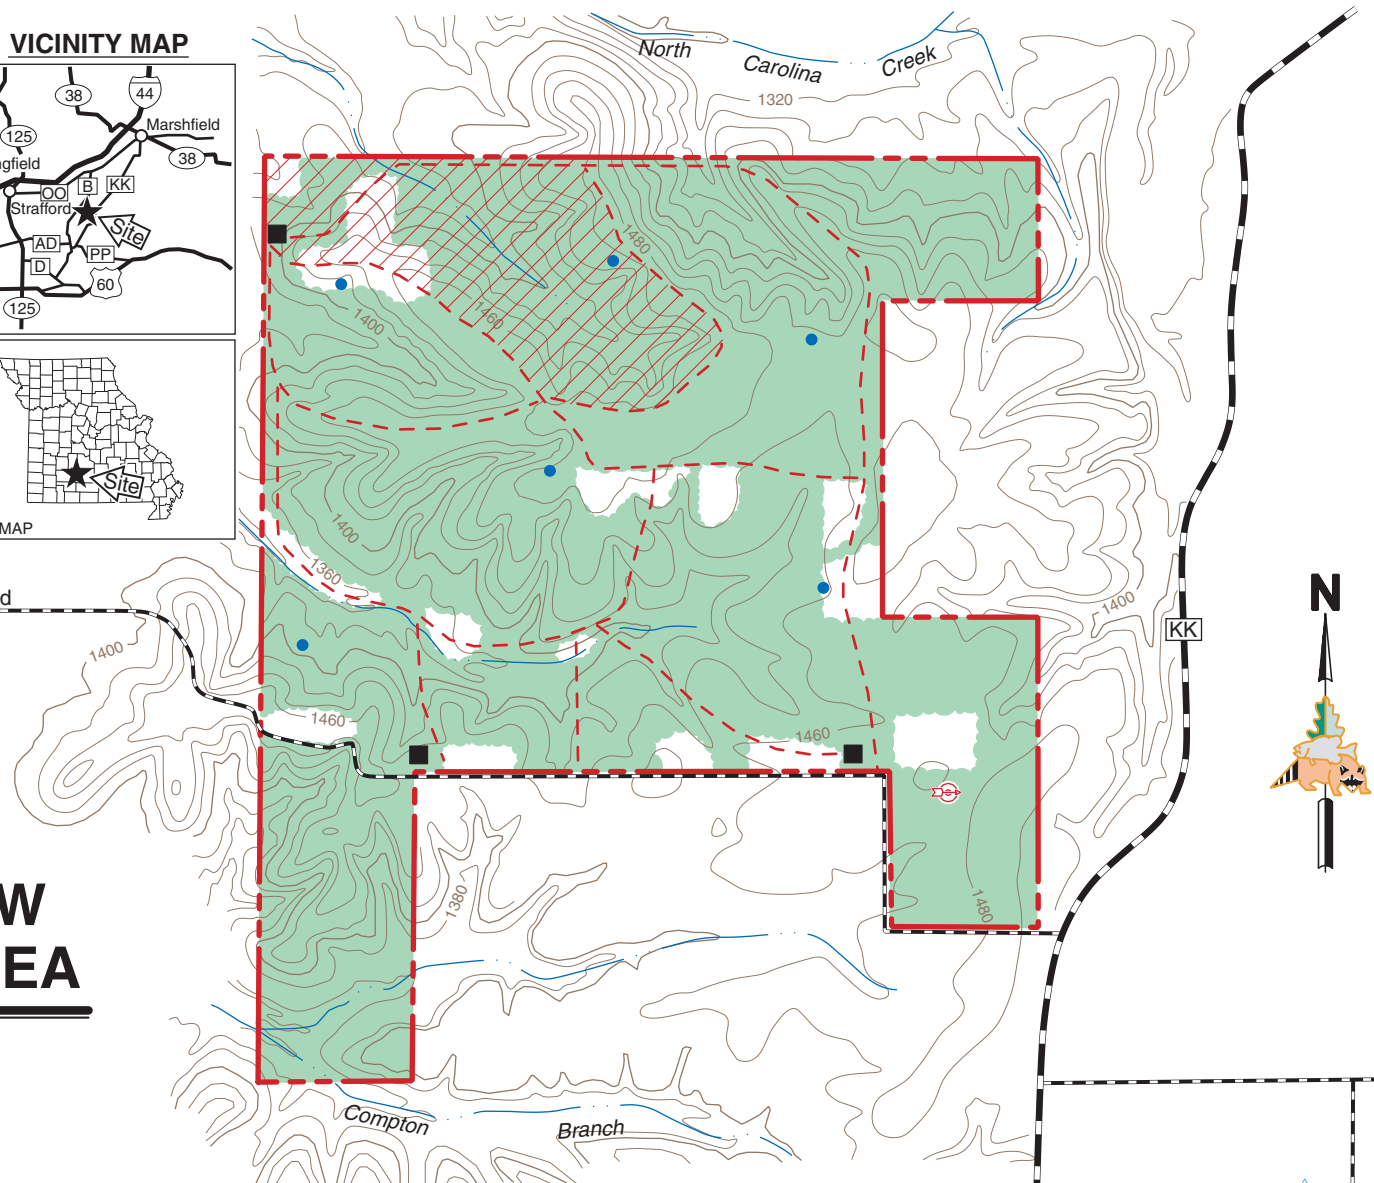

LEGEND

- Boundary
- Paved Road
- Gravel Road
- Drainage
- Multi-Use Trail
- Parking Lot
- Archery Range
- Wildlife Water Hole
- Forest
- Topography
- Special Hunting Area

COMPTON HOLLOW CONSERVATION AREA

**WEBSTER COUNTY
840 ACRES**