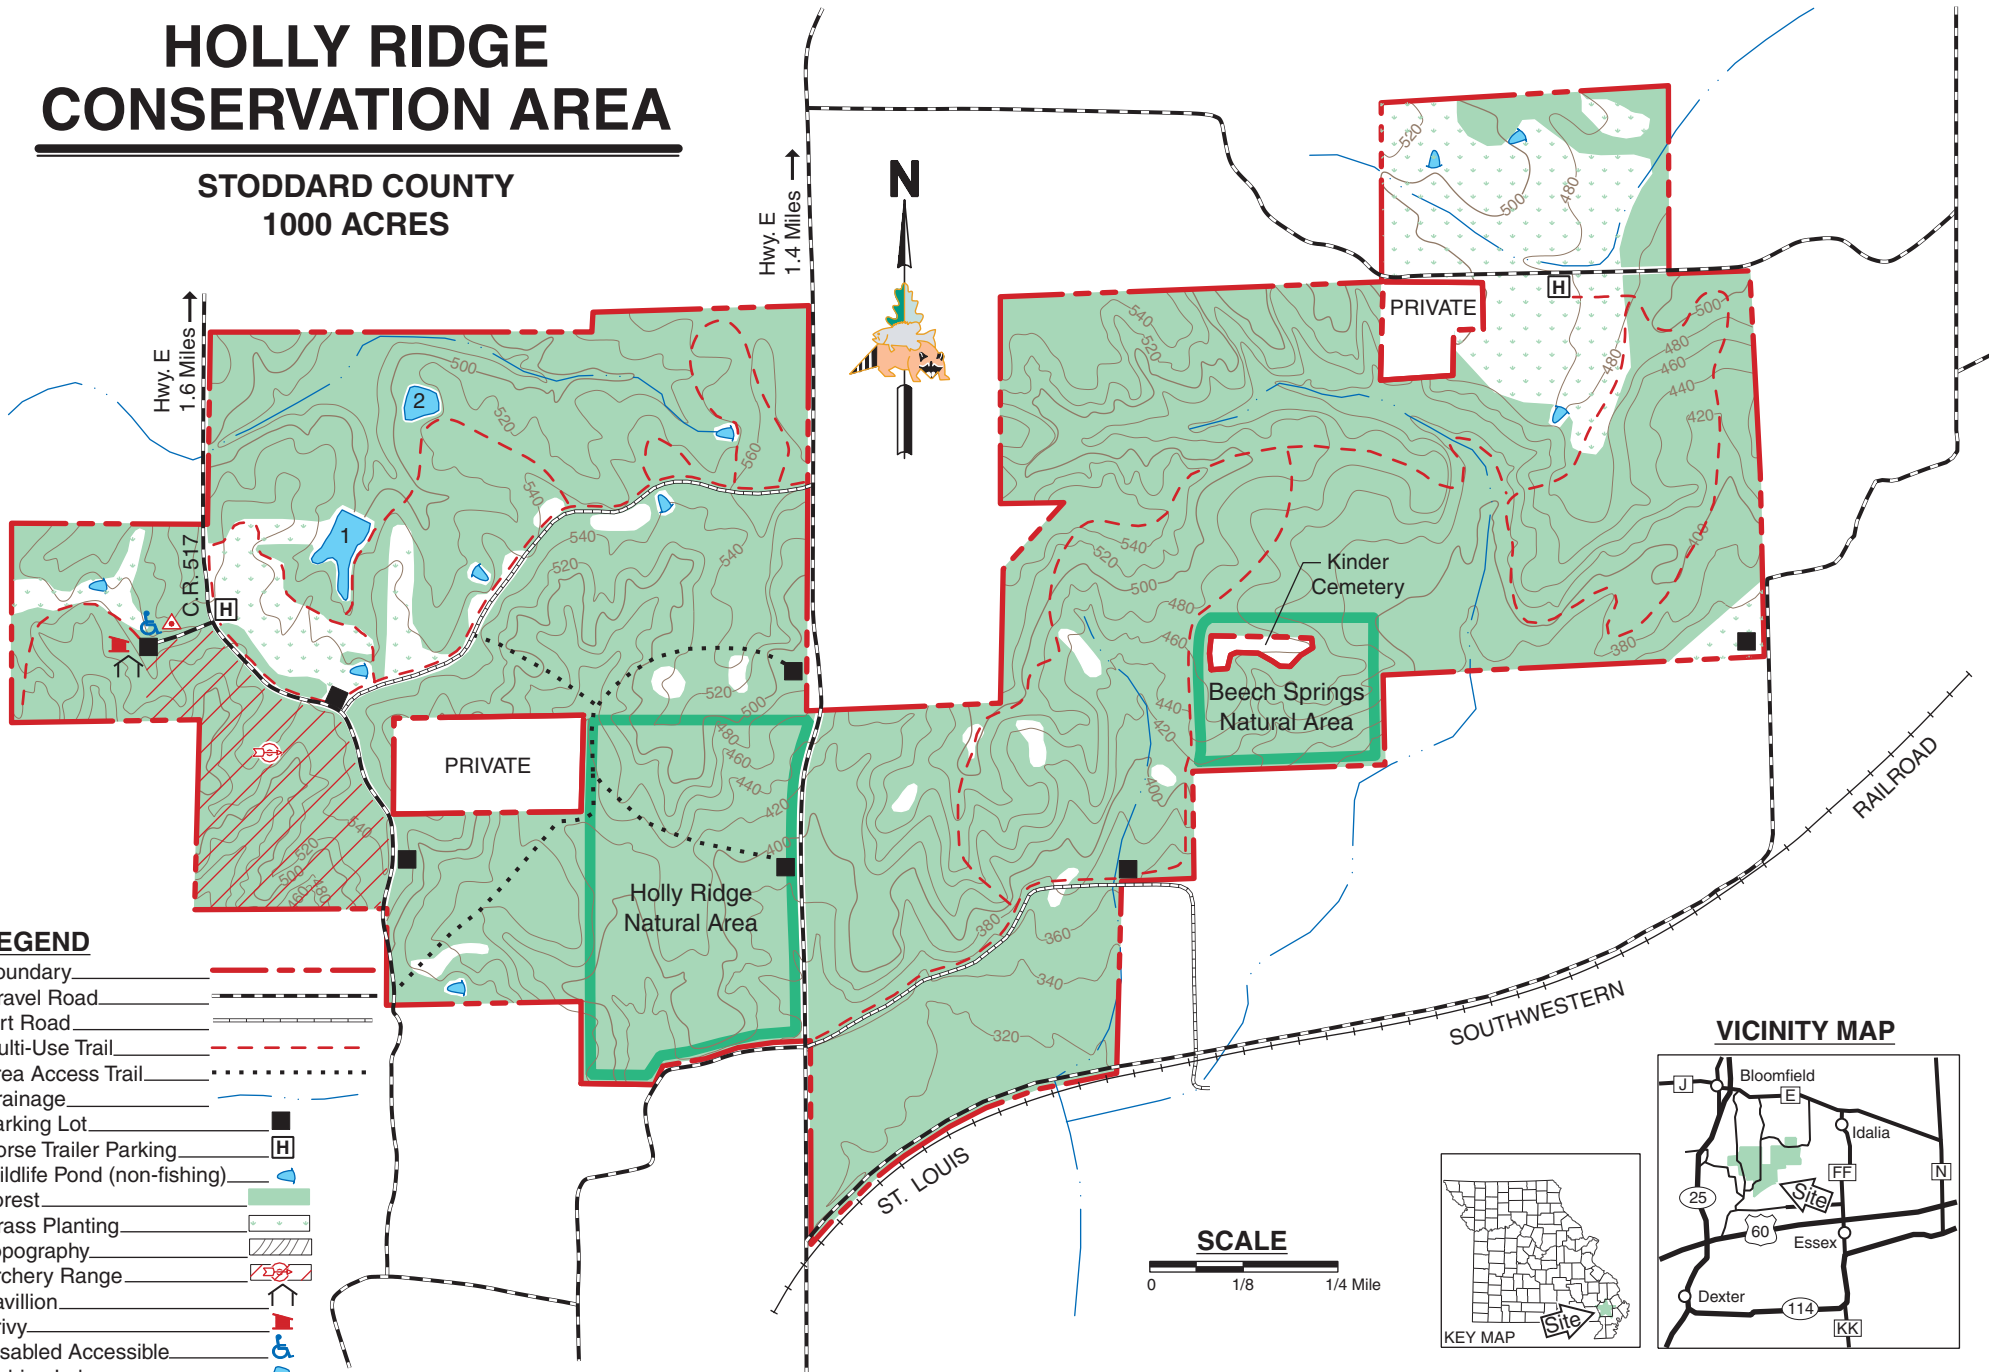

HOLLY RIDGE CONSERVATION AREA

STODDARD COUNTY
1000 ACRES

LEGEND

- Boundary
- Gravel Road
- Dirt Road
- Multi-Use Trail
- Area Access Trail
- Drainage
- Parking Lot
- Horse Trailer Parking
- Wildlife Pond (non-fishing)
- Forest
- Grass Planting
- Topography
- Archery Range
- Pavillion
- Privy
- Disabled Accessible
- Fishing Lake
- Primitive Camping Area

VICINITY MAP