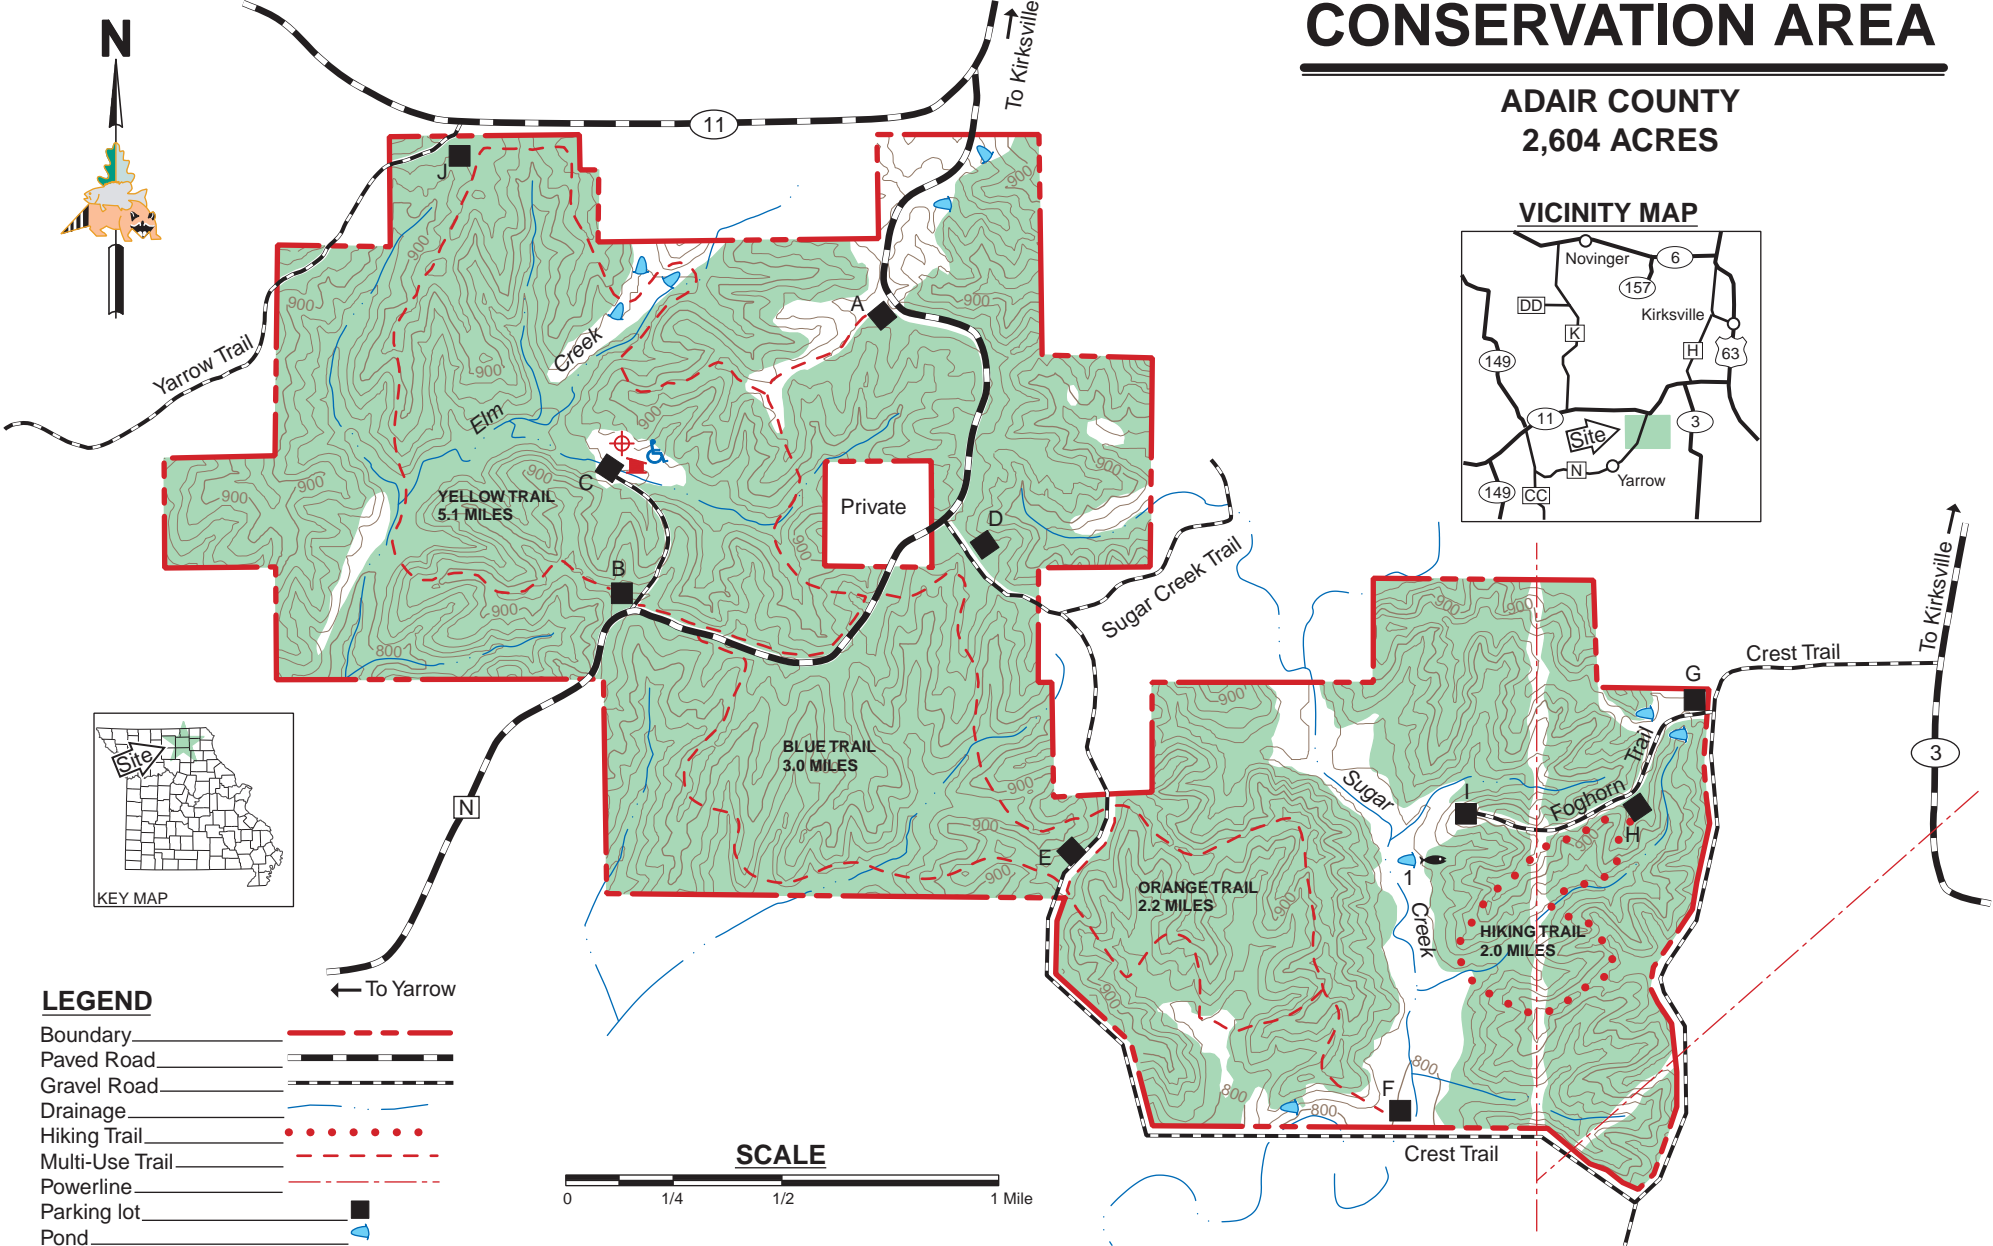

SUGAR CREEK CONSERVATION AREA

ADAIR COUNTY
2,604 ACRES

VICINITY MAP

LEGEND

- Boundary
- Paved Road
- Gravel Road
- Drainage
- Hiking Trail
- Multi-Use Trail
- Powerline
- Parking lot
- Pond
- Privy
- Shooting Range
- Fishing Pond
- Disabled Accessible
- Forest
- Topography (20' Interval)