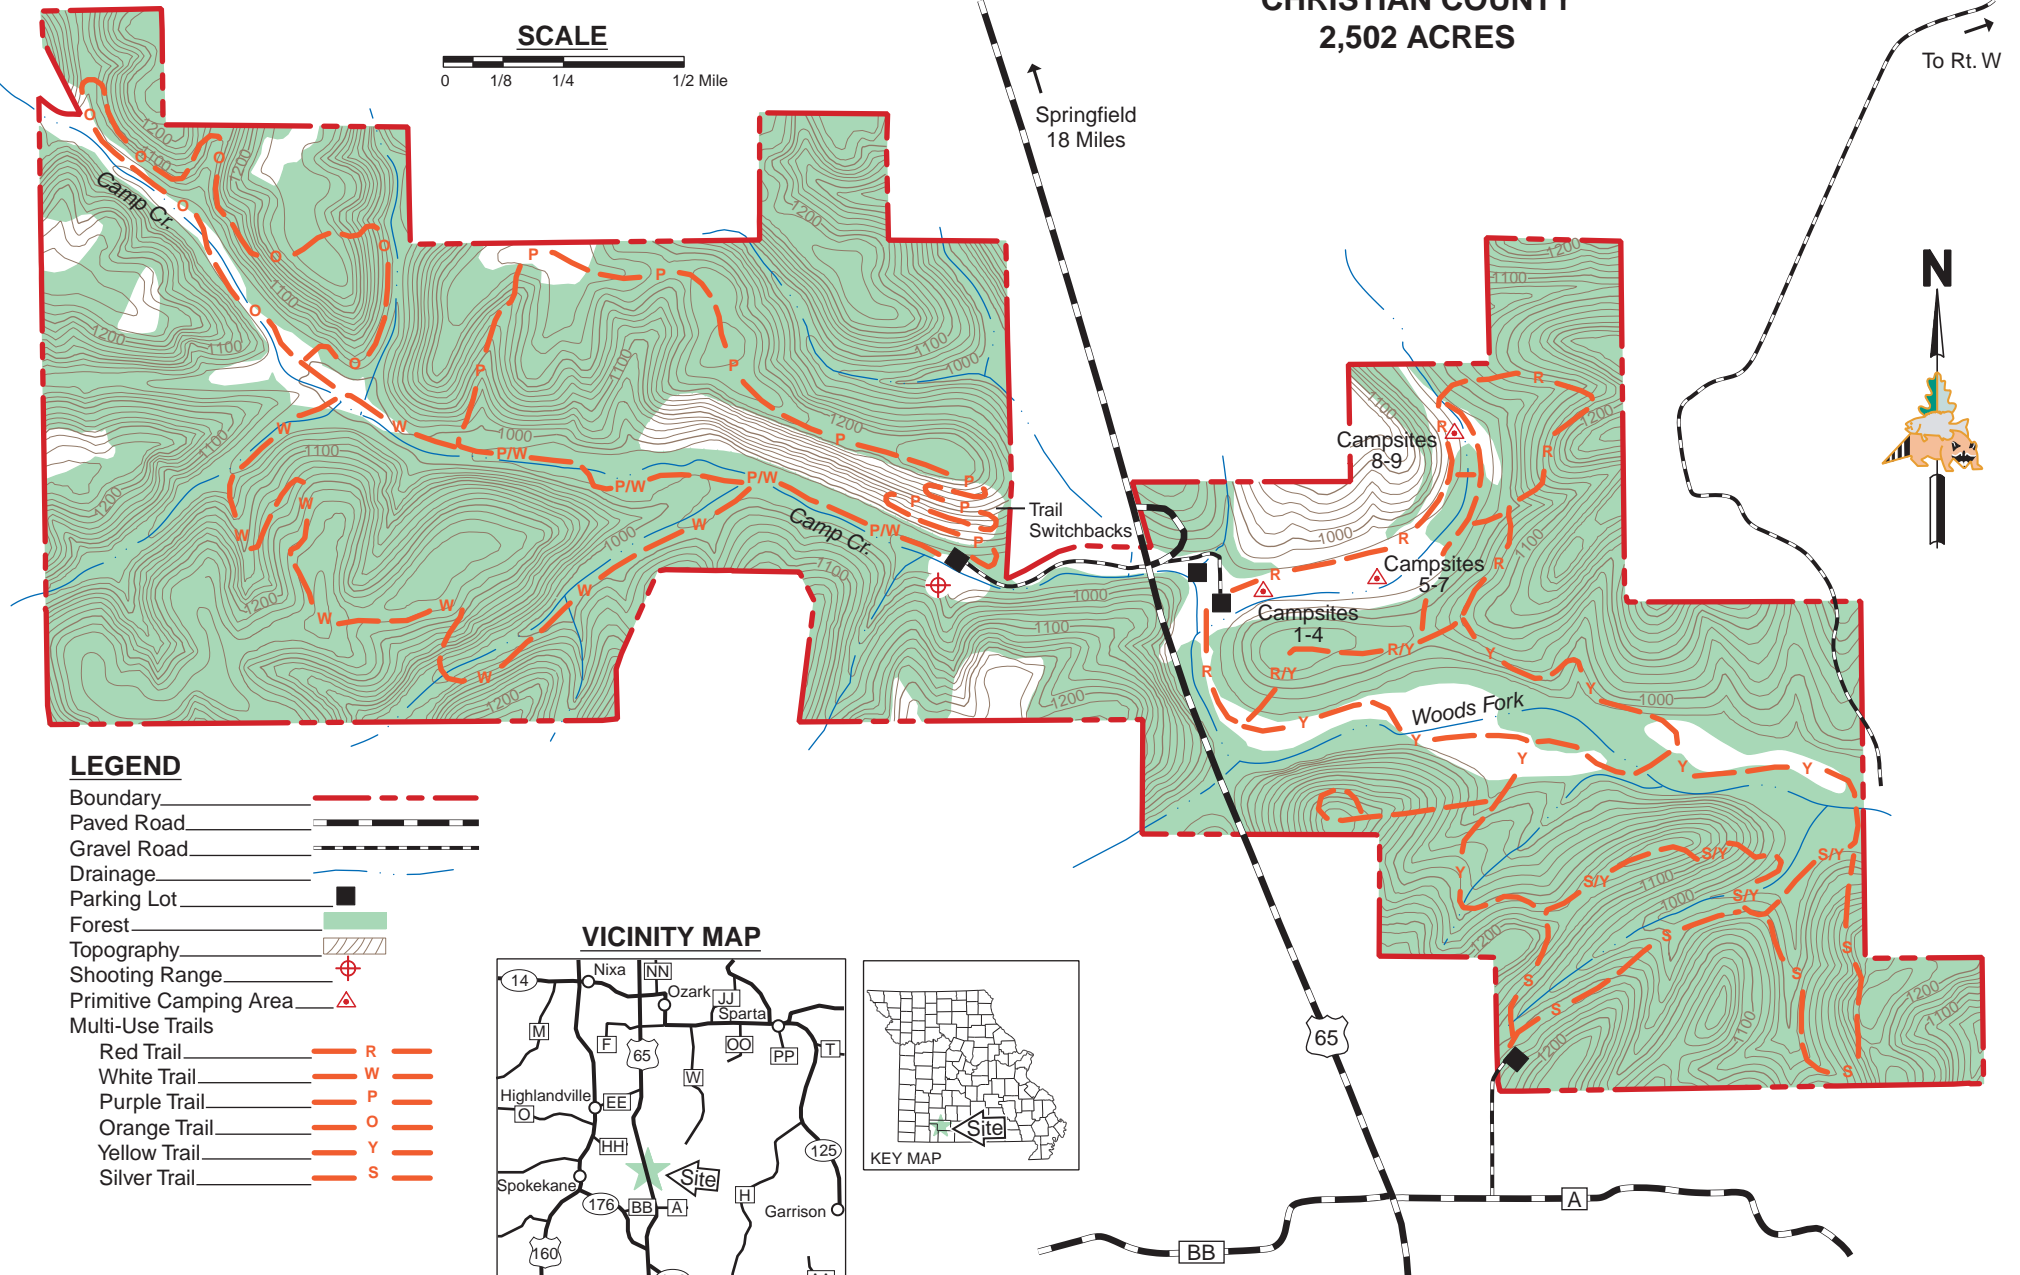

BUSIEK STATE FOREST AND WILDLIFE AREA

CHRISTIAN COUNTY
2,502 ACRES

LEGEND

- Boundary
- Paved Road
- Gravel Road
- Drainage
- Parking Lot
- Forest
- Topography
- Shooting Range
- Primitive Camping Area
- Multi-Use Trails
 - Red Trail R
 - White Trail W
 - Purple Trail P
 - Orange Trail O
 - Yellow Trail Y
 - Silver Trail S

VICINITY MAP