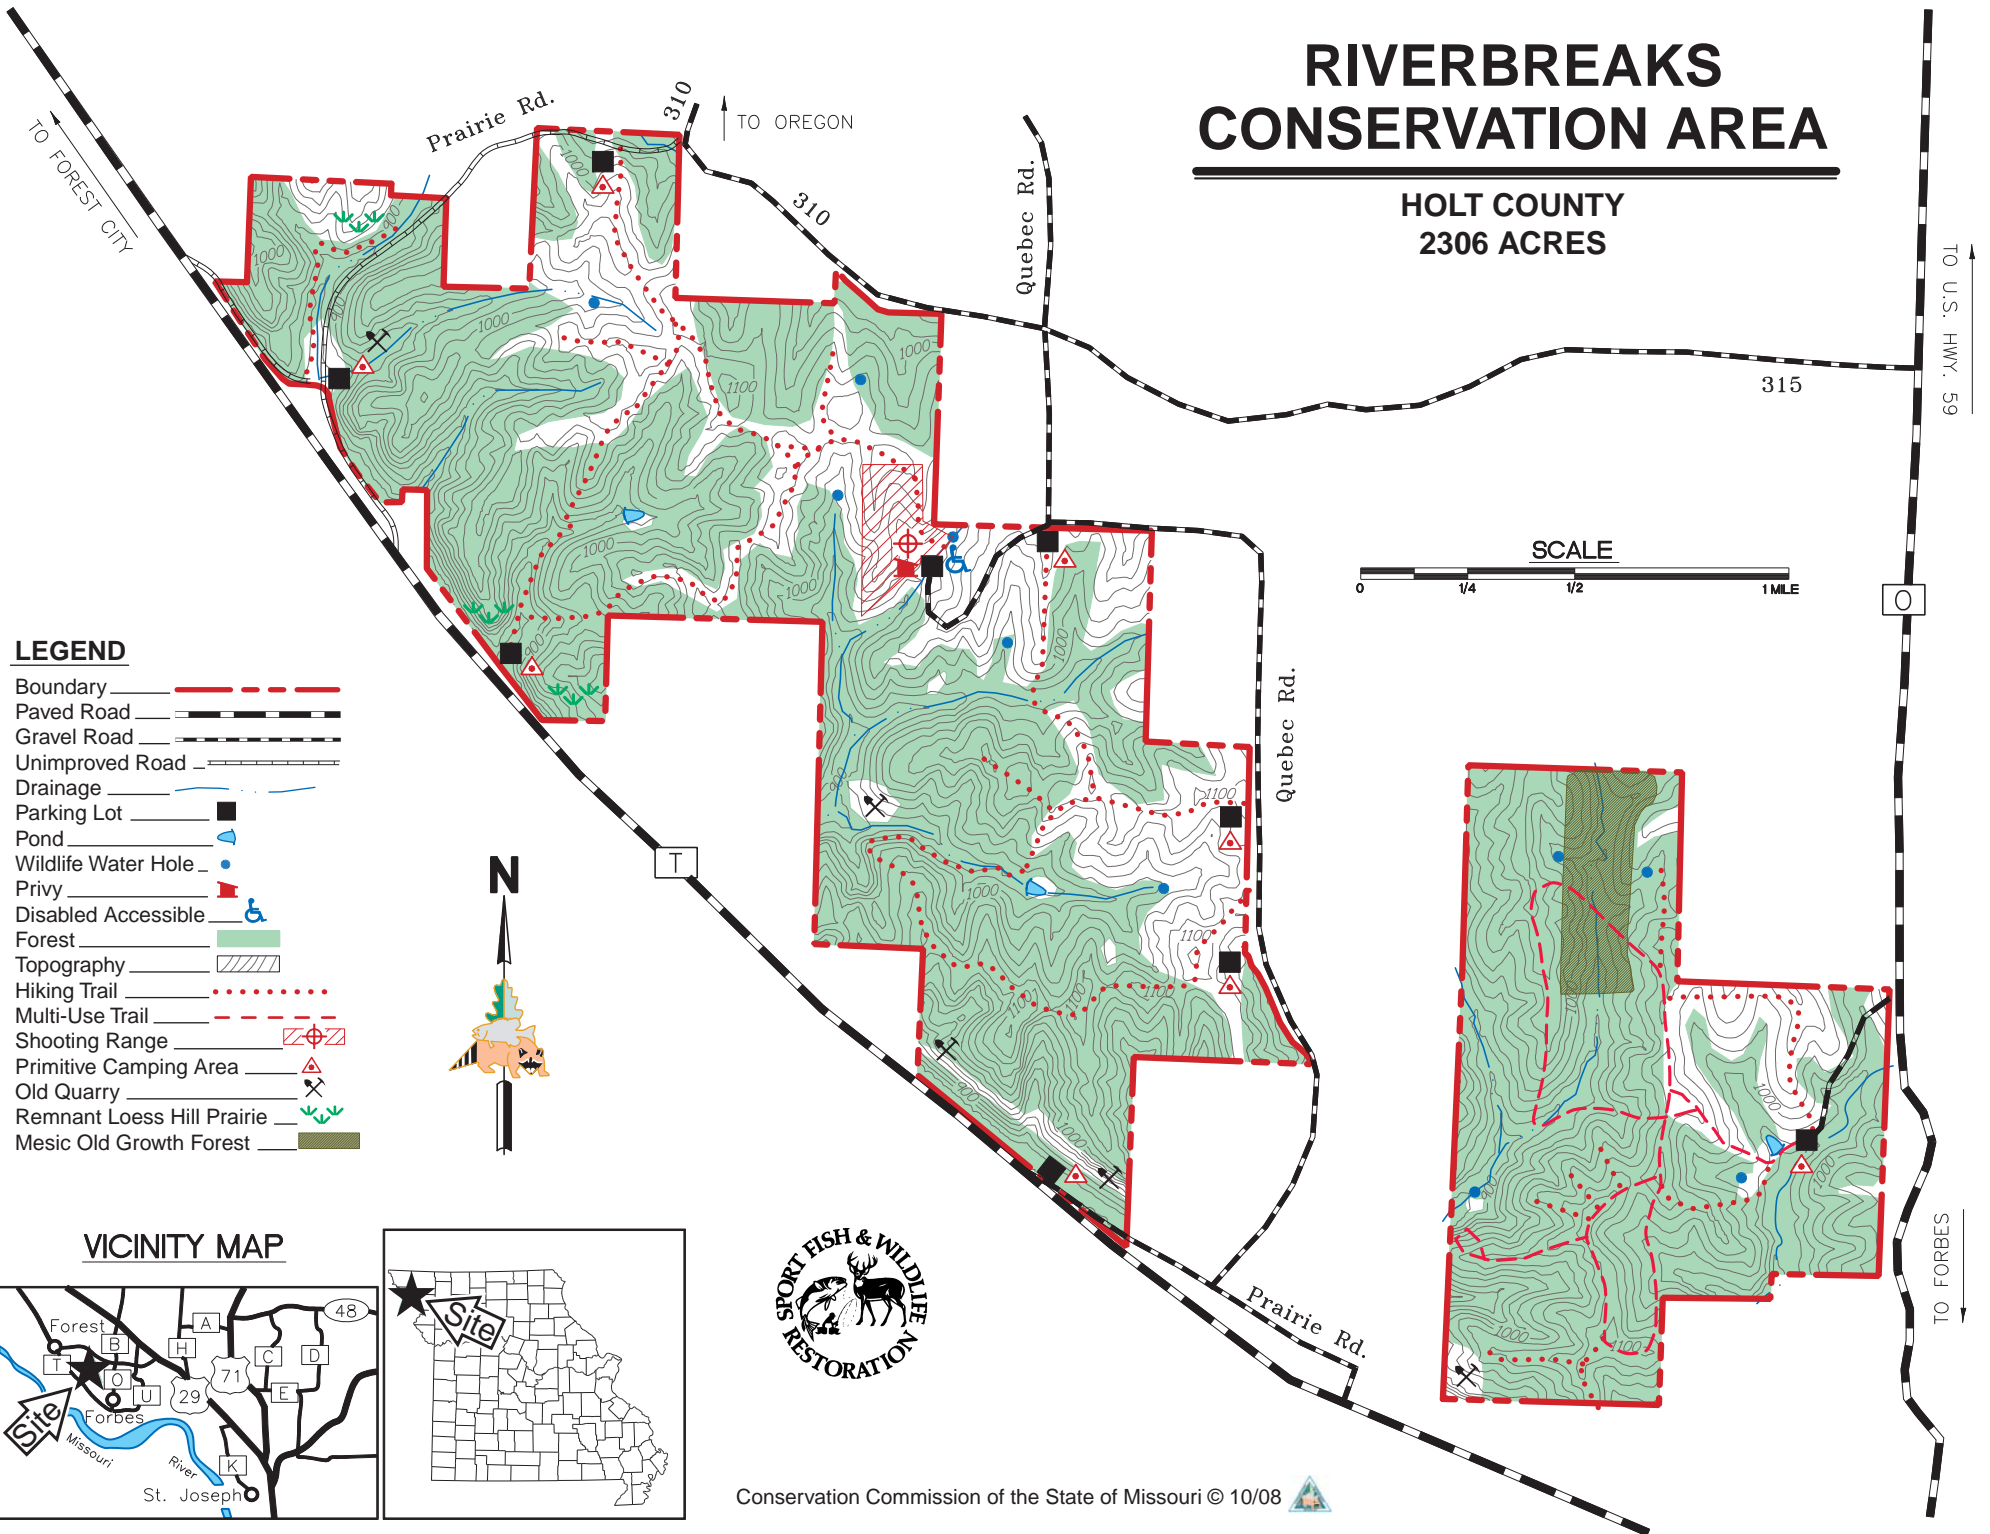

RIVERBREAKS CONSERVATION AREA

HOLT COUNTY
2306 ACRES

LEGEND

- Boundary
- Paved Road
- Gravel Road
- Unimproved Road
- Drainage
- Parking Lot
- Pond
- Wildlife Water Hole
- Privy
- Disabled Accessible
- Forest
- Topography
- Hiking Trail
- Multi-Use Trail
- Shooting Range
- Primitive Camping Area
- Old Quarry
- Remnant Loess Hill Prairie
- Mesic Old Growth Forest

VICINITY MAP