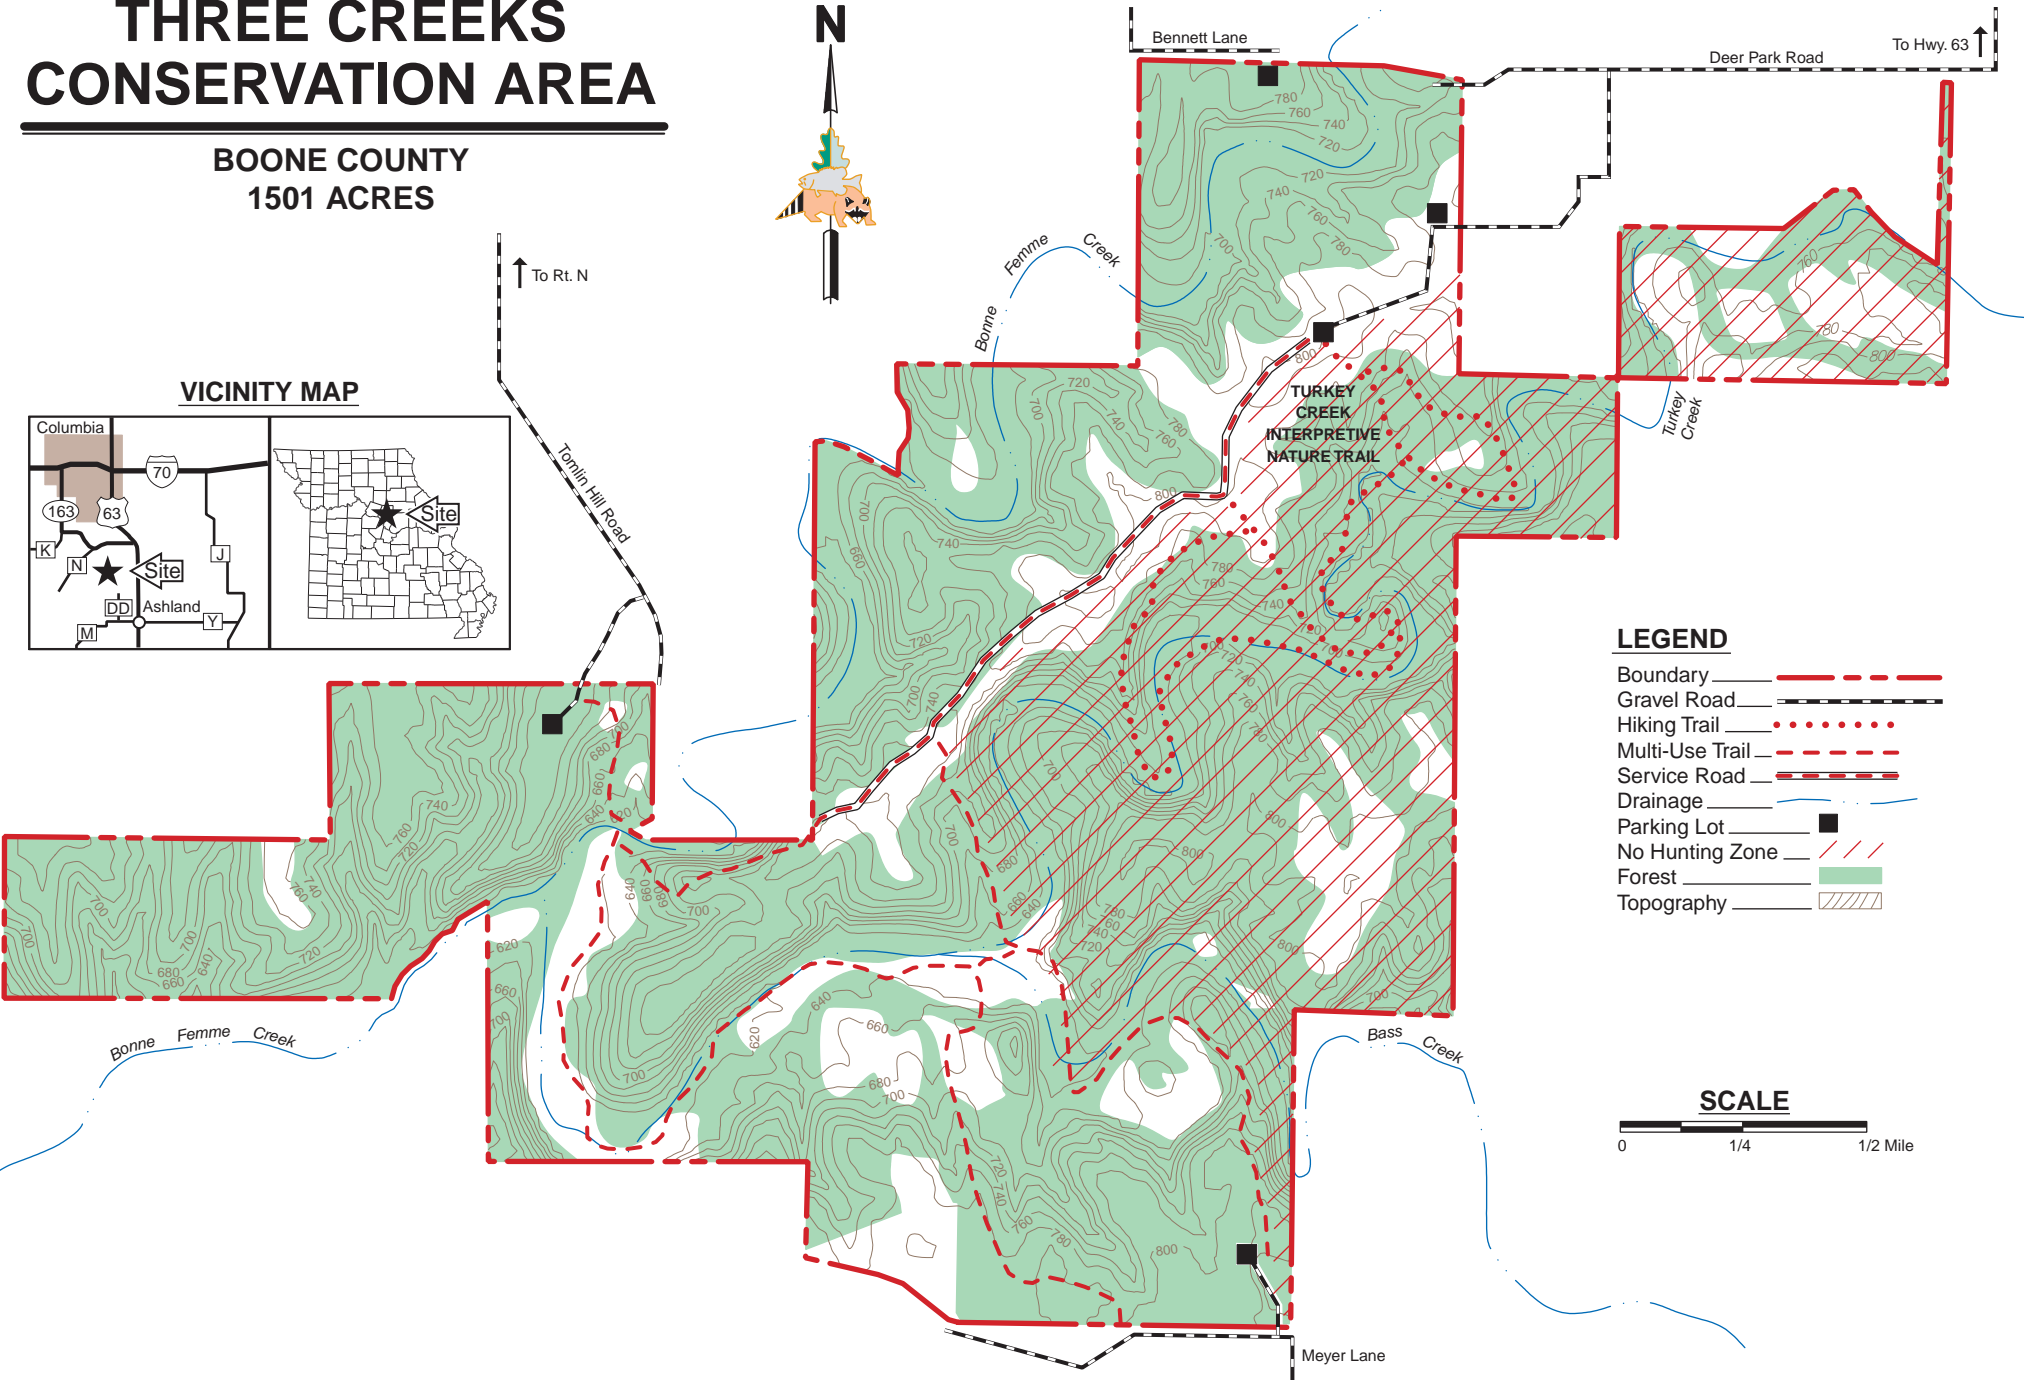

THREE CREEKS CONSERVATION AREA

BOONE COUNTY
1501 ACRES

VICINITY MAP

LEGEND

- Boundary ————
- Gravel Road ————
- Hiking Trail ————
- Multi-Use Trail ————
- Service Road ————
- Drainage ————
- Parking Lot —■
- No Hunting Zone ————
- Forest ————
- Topography ————

SCALE