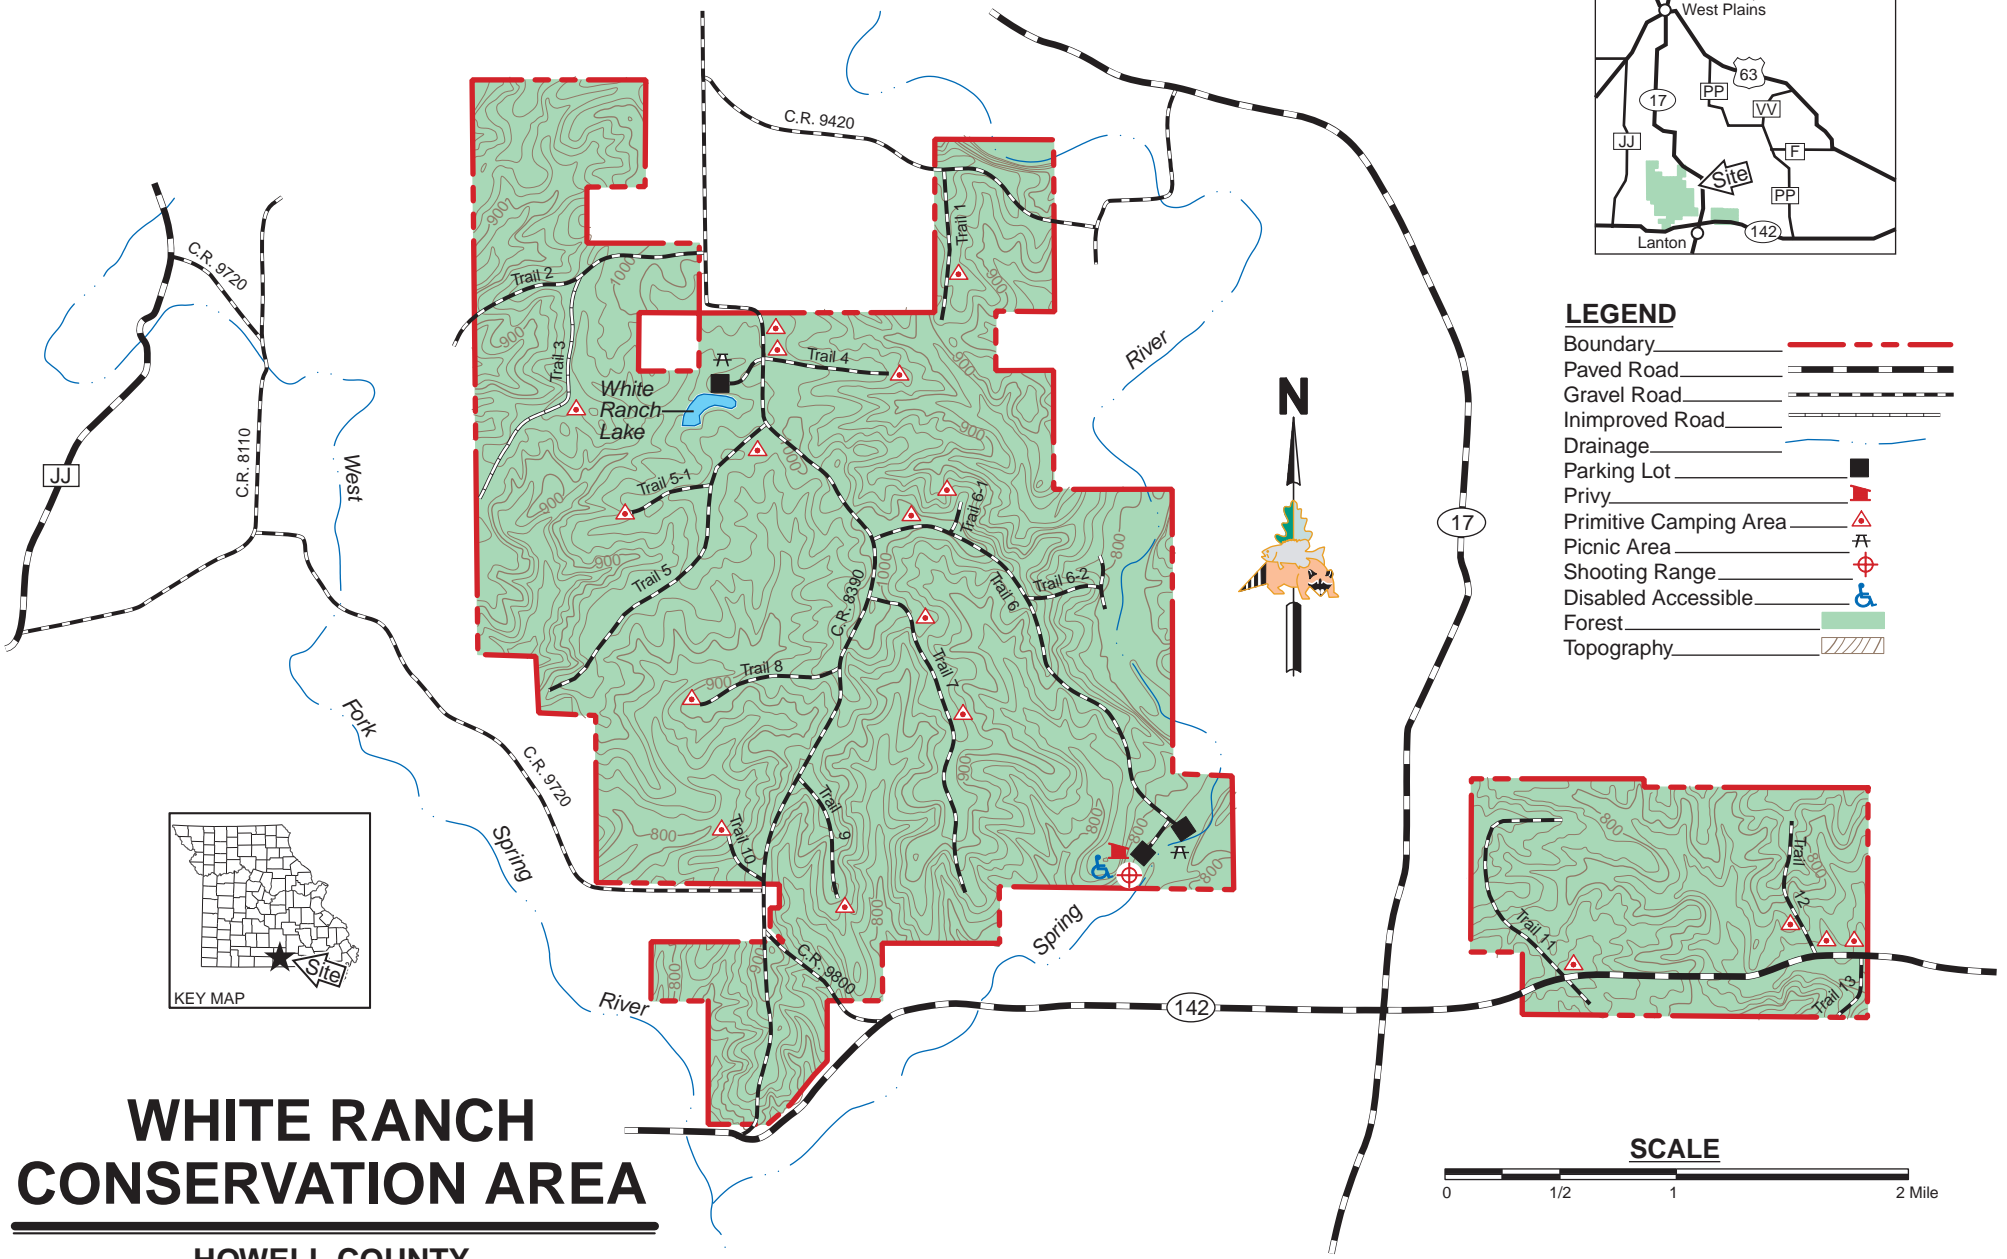

VICINITY MAP

LEGEND

- Boundary
- Paved Road
- Gravel Road
- Inimproved Road
- Drainage
- Parking Lot
- Privy
- Primitive Camping Area
- Picnic Area
- Shooting Range
- Disabled Accessible
- Forest
- Topography

**WHITE RANCH
CONSERVATION AREA**

**HOWELL COUNTY
6614 ACRES**