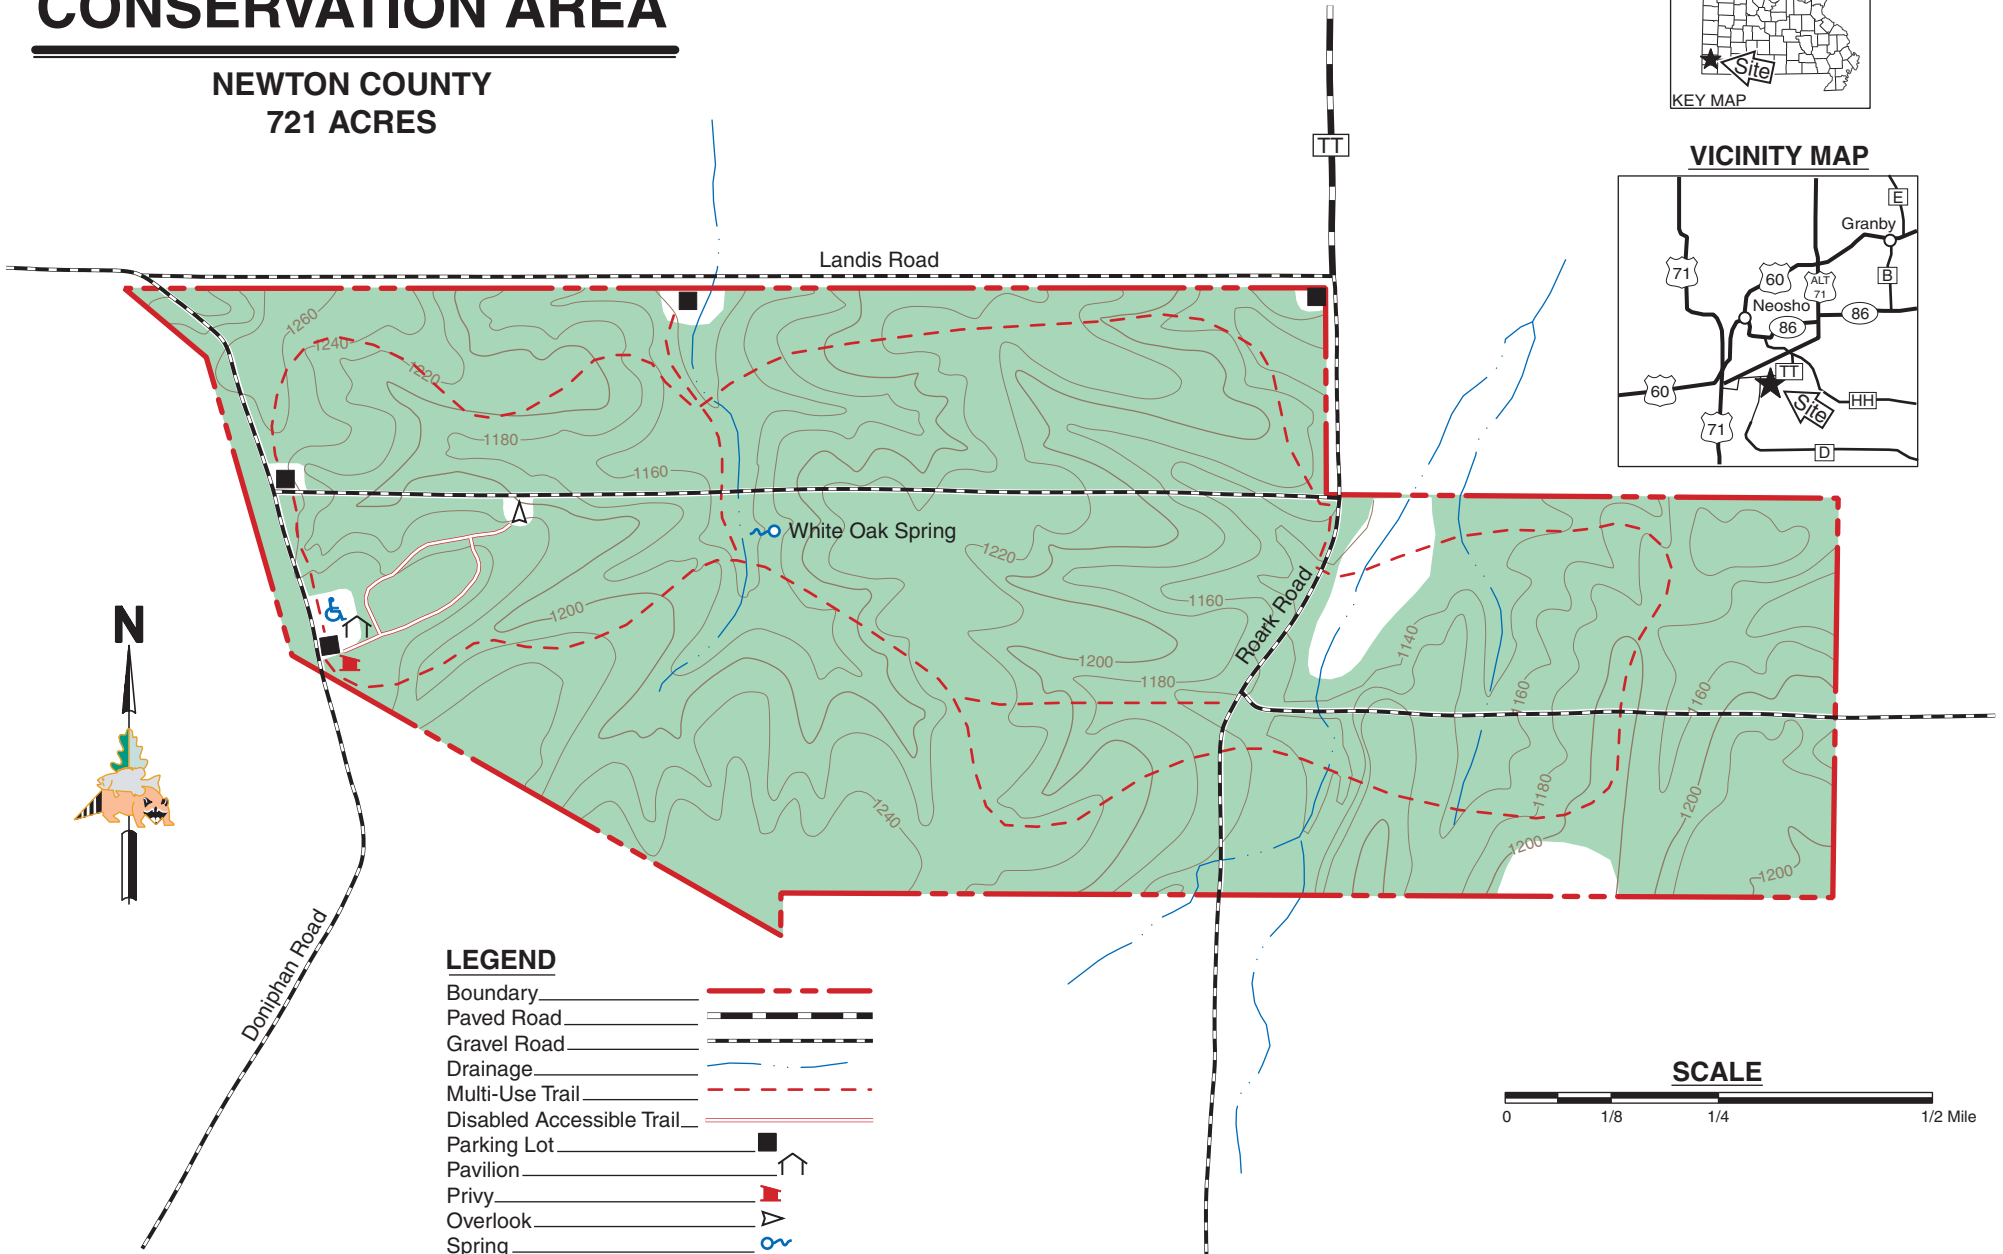

# BICENTENNIAL CONSERVATION AREA

NEWTON COUNTY  
721 ACRES

## VICINITY MAP

### LEGEND

- Boundary
- Paved Road
- Gravel Road
- Drainage
- Multi-Use Trail
- Disabled Accessible Trail
- Parking Lot
- Pavilion
- Privy
- Overlook
- Spring
- Forest
- Topography
- Disabled Accessible

### SCALE